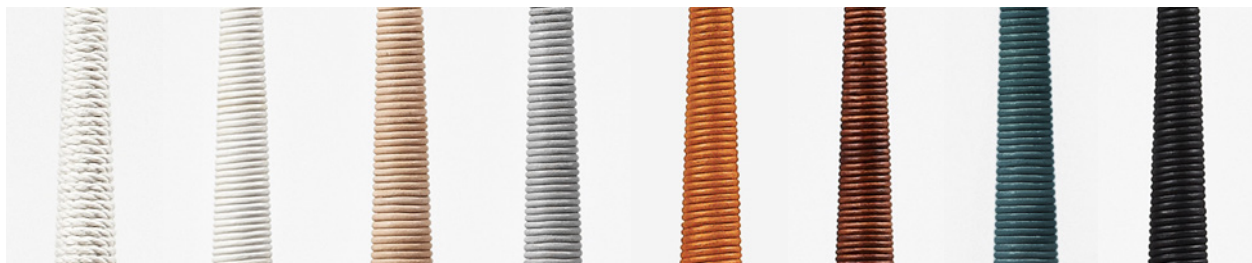

BUBBLE CHANDELIER SERIES

Metal Hardware Options

Option 1: Polished Nickel

Option 2: Satin Brass

The Bubble Chandeliers are available in two standard metal hardware options: Polished Nickel (Option 1) or Satin Brass (Option 2). The components are custom machined milled from solid brass. Custom metal finishes are available upon request.

Decorative Coiling Options

Natural
Cotton Cord

White
Leather

Natural
Leather

Gray
Leather

Henna
Leather

Dark Brown
Leather

Iris Blue
Leather

Black
Leather

The Bubble Chandeliers can be specially customized to fit any interior color scheme. The standard decorative coiling is Natural Cotton Cord. Leather upgrades are available in 7 standard colors: White, Natural, Grey, Henna, Dark Brown, Iris Blue and Black. Additionally, 18 custom leather color options are available through special order.

Opalescent on Glass Globes

X-Large Bubble Chandelier with Opalescent glass,
Polished Nickel and Black Leather Cord coiling.

In addition to the standard clear mouth blown glass, opalescent glass globes are also available upon request. Upgrade fees apply for Opalescent finishes per globe depending on globe size. Please inquire the studio for current pricing/availability.