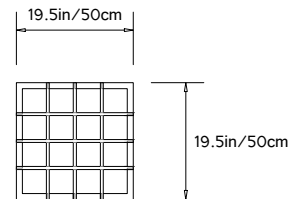

QUADRAT CUBE 20

Product Name:
 Quadrat Cube 20

Design Year:
 2012

Designer / Manufacturer:
 PELLE

Dimensions:
 W 19.5in/49.5cm
 D 19.5in/49.5cm
 H 19.5in/49.5cm

Materials:
 Solid White Oak or Walnut

Made in:
 New York USA

Lead Time:
 6-8 weeks

Product Description:

The Quadrat Series is a line of wood lattice tables that explore the simple and elegant form of the grid as a three-dimensional object. The name "Quadrat" comes from the German word for 'square', the formal building block of the lattice structure. Its distinctive design is in the lightweight yet strong wood construction of its open grid geometry. The Quadrat Cube 20 serves as a side table.

Cube 20 Side Table in Solid White Oak with 13.5in/34.29cm Wood Tray.

Top/Sides