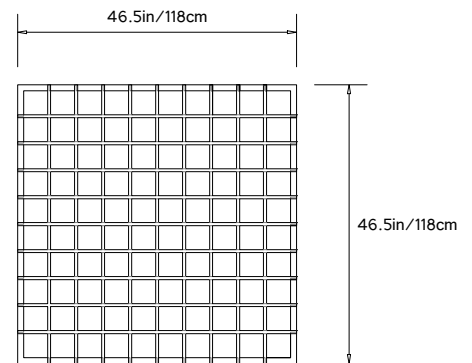

QUADRAT CUBOID 47

Product Name:
Quadrat Cuboid 47

Design Year:
2012

Designer / Manufacturer:
PELLE

Dimensions:
W 47in/1.2m x D 47in/1.2m x H 15in/0.4m

Materials:
Solid White Oak or Walnut

Made in:
New York USA

Lead Time:
6-8 weeks

Product Description:

The Quadrat Series is a line of wood lattice tables that explore the simple and elegant form of the grid as a three-dimensional object. The name "Quadrat" comes from the German word for 'square', the formal building block of the lattice structure. Its distinctive design is in the lightweight yet strong wood construction of its open grid geometry. The Quadrat Cuboid 47 serves as a large-scale coffee table.

The Cube and Cuboids work together with a variety of discrete tabletop objects that plug directly into the Quadrat grid. These interchangeable tabletop pieces are offered in the form of a glass puddle, a mirror-polished brass plate, an intricately carved oak tray, and hand-thrown pottery pieces. Each tabletop piece is custom-designed by PELLE and made to order by local artists and artisans.

Top