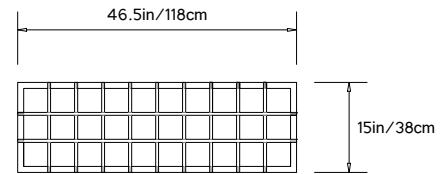

QUADRAT CUBOID 47

Product Name:
Quadrat Cuboid 47

Design Year:
2012

Designer / Manufacturer:
PELLE

Dimensions:
W 47in/1.2m x D 47in/1.2m x H 15in/0.4m

Materials:
Solid White Oak or Walnut

Made in:
New York USA

Lead Time:
6-8 weeks

Product Description:

The Quadrat Series is a line of wood lattice tables that explore the simple and elegant form of the grid as a three-dimensional object. The name "Quadrat" comes from the German word for 'square', the formal building block of the lattice structure. Its distinctive design is in the lightweight yet strong wood construction of its open grid geometry. The Quadrat Cuboid 47 serves as a large-scale coffee table.

The Cube and Cuboids work together with a variety of discrete tabletop objects that plug directly into the Quadrat grid. These interchangeable tabletop pieces are offered in the form of a glass puddle, a mirror-polished brass plate, an intricately carved oak tray, and hand-thrown pottery pieces. Each tabletop piece is custom-designed by PELLE and made to order by local artists and artisans.

Sides