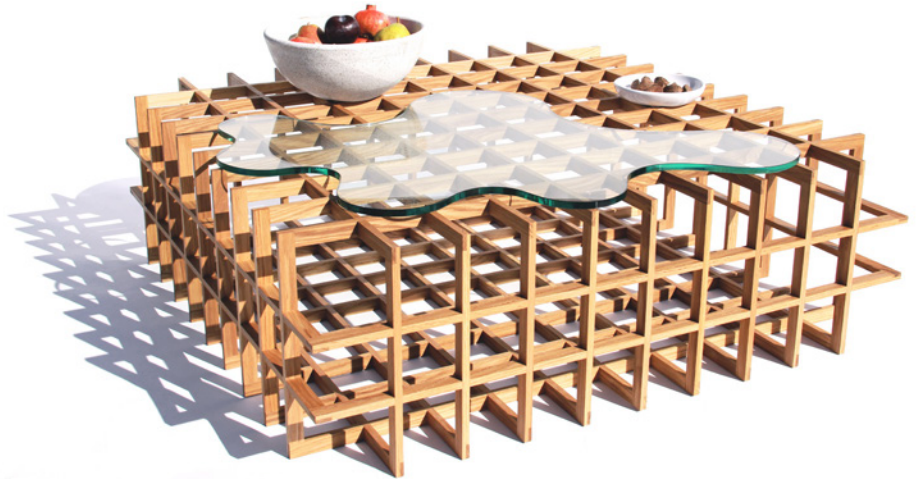

## QUADRAT CUBOID 47

**Product Name:**  
 Quadrat Cuboid 47

**Design Year:**  
 2012

**Designer / Manufacturer:**  
 PELLE

**Dimensions:**  
 W 47in/1.2m x D 47in/1.2m x H 15in/0.4m

**Materials:**  
 Solid White Oak or Walnut

**Made in:**  
 New York USA

**Lead Time:**  
 6-8 weeks

**Product Description:**

The Quadrat Series is a line of wood lattice tables that explore the simple and elegant form of the grid as a three-dimensional object. The name "Quadrat" comes from the German word for 'square', the formal building block of the lattice structure. Its distinctive design is in the lightweight yet strong wood construction of its open grid geometry. The Quadrat Cuboid 47 serves as a large-scale coffee table.

The Cube and Cuboids work together with a variety of discrete tabletop objects that plug directly into the Quadrat grid. These interchangeable tabletop pieces are offered in the form of a glass puddle, a mirror-polished brass plate, an intricately carved oak tray, and hand-thrown pottery pieces. Each tabletop piece is custom-designed by PELLE and made to order by local artists and artisans.

Cuboid 47 Coffee Table in Solid White Oak with Glass Puddle, Fruit Bowl in speckled bisque glazing, and Candy Dish in white porcelain.

Sides

Top