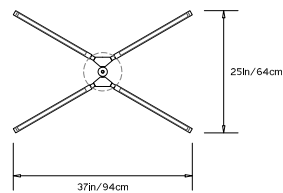

## PRIS COLLECTION

**Product Name:**  
 PRIS X CHANDELIER

**Design Year:**  
 2016

**Designer / Manufacturer:**  
 PELLE

**Dimensions:**  
 L 37in/94cm x W 25in/64cm x H 7.75in/20cm

**Weight:**  
 12lbs/5.4kg

**120 V LED Illumination:**  
 Wattage: 53  
 Lumens: 4580 Total. 2290/side  
 Color Temperature: 2700K  
 CRI: 80+  
 Life Hours: 50,000+  
 TRIAC Dimmable Driver in Canopy

**Mounting:**  
 Ceiling Pendant with fixed pipe suspension that can be cut to measure on site. Fixture ships with 3ft/0.9m pipe in the matching metal finish and 8in/20cm canopy unless otherwise specified. Longer pipe lengths available upon request.

TOP VIEW

FRONT VIEW

SIDE VIEW