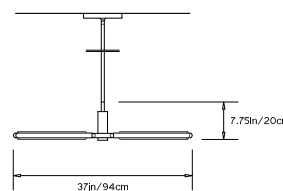

## PRIS COLLECTION

**Product Name:**  
 PRIS X CHANDELIER

**Design Year:**  
 2016

**Designer / Manufacturer:**  
 PELLE

**Dimensions:**  
 L 37in/94cm x W 25in/64cm x H 7.75in/20cm

**Weight:**  
 12lbs/5.4kg

**120 V LED Illumination:**  
 Wattage: 53  
 Lumens: 4580 Total. 2290/side  
 Color Temperature: 2700K  
 CRI: 80+  
 Life Hours: 50,000+  
 TRIAC Dimmable Driver in Canopy

**Mounting:**  
 Ceiling Pendant with fixed pipe suspension that can be cut to measure on site. Fixture ships with 3ft/0.9m pipe in the matching metal finish and 8in/20cm canopy unless otherwise specified. Longer pipe lengths available upon request.

TOP VIEW

FRONT VIEW

SIDE VIEW