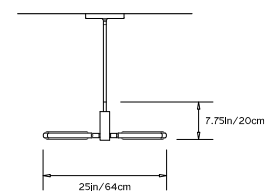

## PRIS COLLECTION

**Product Name:**  
 PRIS X CHANDELIER

**Design Year:**  
 2016

**Designer / Manufacturer:**  
 PELLE

**Dimensions:**  
 L 37in/94cm x W 25in/64cm x H 7.75in/20cm

**Weight:**  
 12lbs/5.4kg

**120 V LED Illumination:**  
 Wattage: 53  
 Lumens: 4580 Total. 2290/side  
 Color Temperature: 2700K  
 CRI: 80+  
 Life Hours: 50,000+  
 TRIAC Dimmable Driver in Canopy

**Mounting:**  
 Ceiling Pendant with fixed pipe suspension that can be cut to measure on site. Fixture ships with 3ft/0.9m pipe in the matching metal finish and 8in/20cm canopy unless otherwise specified. Longer pipe lengths available upon request.

TOP VIEW

FRONT VIEW

SIDE VIEW