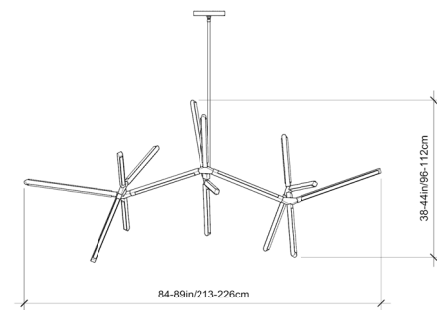

PRIS HORIZON

Collection:
Pris

Design Year:
2019

Dimensions:
 W 84-49in/213-226cm
 D 38-42in/96-107cm
 H 38-44in/96-112cm

Weight:
30lbs/13.6kg

Illumination (120/240 V LED):
 Wattage: 225
 Lumens: 17440 Total
 Color Temperature: 2700K
 CRI: 95+
 Life Hours: 50,000+

Driver:
 120V: Internal TRIAC Dimmable
 Remote TRIAC or 0-10V Dimmable
 240V: Remote 0-10V Dimmable

Suspension:
 0.5in pipe and 10in round canopy in matching metal finish. Ships with 4ft/91cm long pipe to measure on site. Longer pipe lengths available upon request.

TOP

SIDE