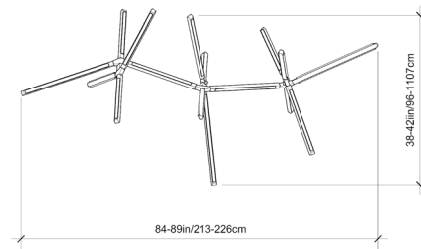

PRIS HORIZON

Collection:
Pris

Design Year:
2019

Dimensions:
 W 84-49in/213-226cm
 D 38-42in/96-107cm
 H 38-44in/96-112cm

Weight:
30lbs/13.6kg

Illumination (120/240 V LED):
 Wattage: 225
 Lumens: 17440 Total
 Color Temperature: 2700K
 CRI: 95+
 Life Hours: 50,000+

Driver:
 120V: Internal TRIAC Dimmable
 Remote TRIAC or 0-10V Dimmable
 240V: Remote 0-10V Dimmable

Suspension:
 0.5in pipe and 10in round canopy in matching metal finish. Ships with 4ft/91cm long pipe to measure on site. Longer pipe lengths available upon request.

TOP

SIDE